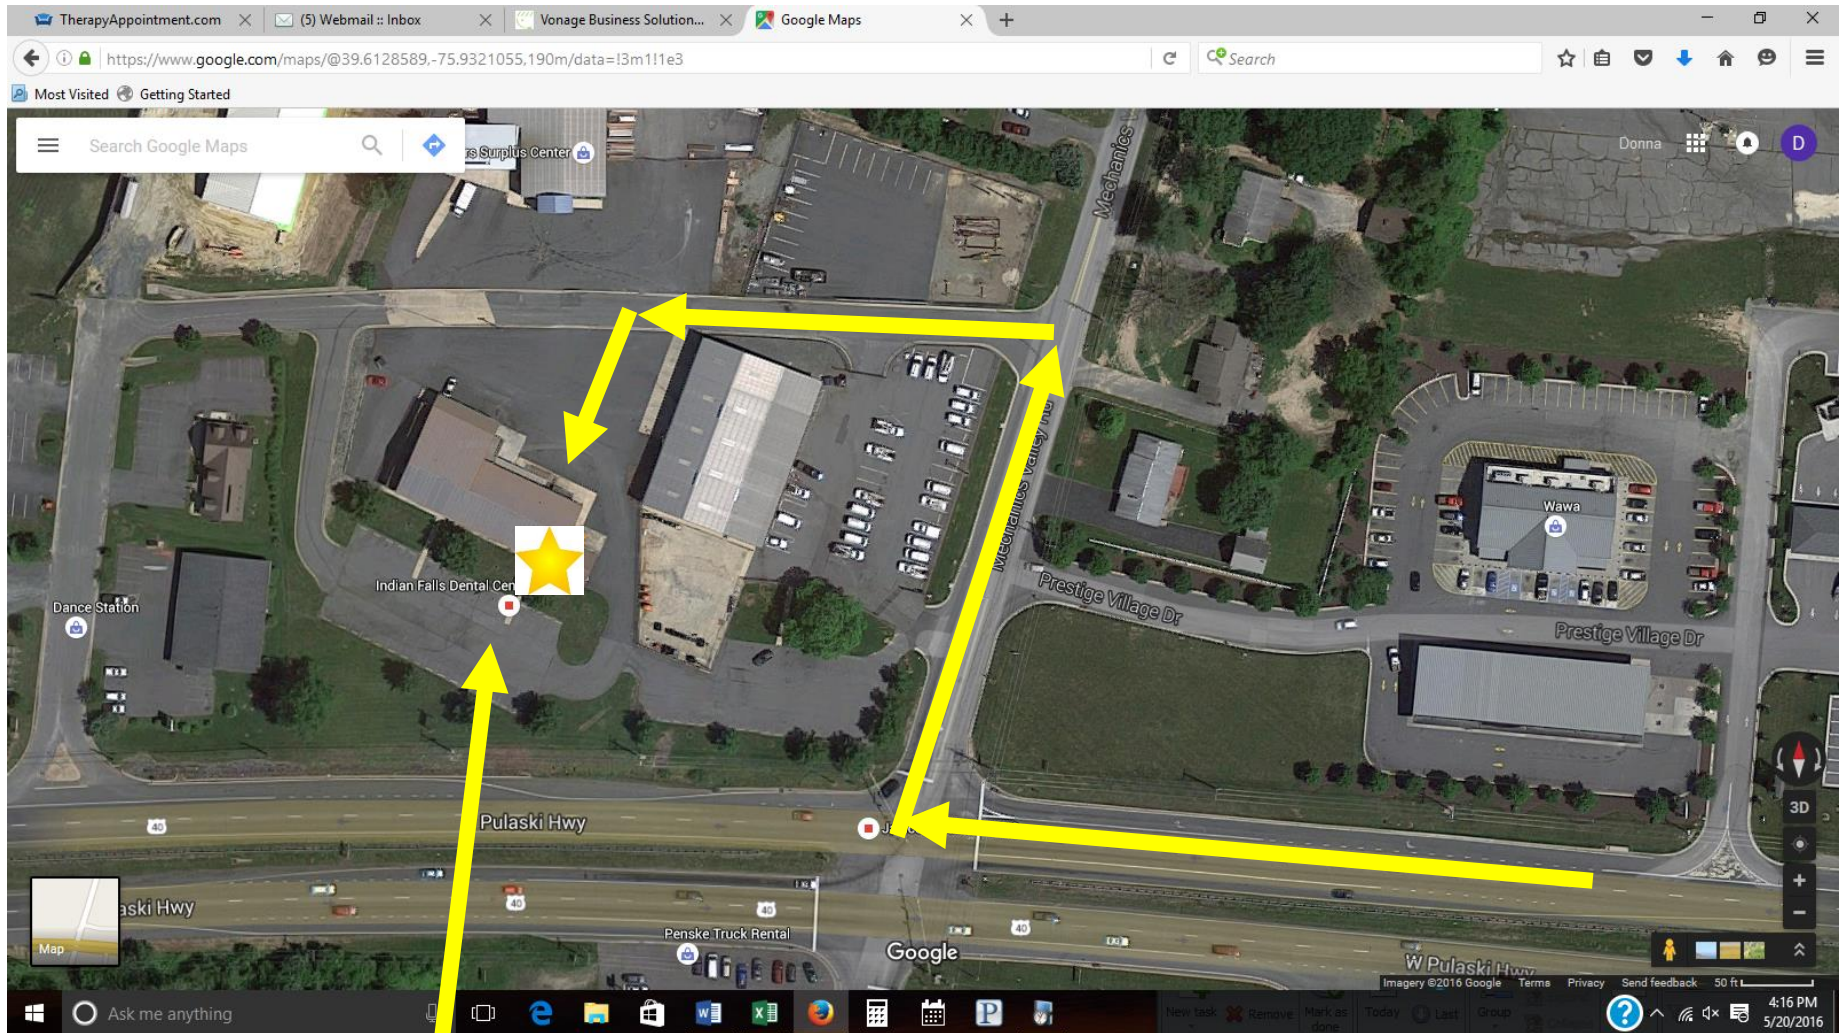

Bodhi Counseling, 2057 Pulaski Highway, Suite 4, North East, MD 21901

Additional Parking is located here.

Driving Directions

From Oxford, PA: take Route 272 South. Turn left on Route 40. At the next traffic light, Mechanics Valley Road, turn left. Take the first left on the road by a “Builders Surplus Center” sign. Bodhi is on your left in the large, dark wood professional building.

OR, to bypass Route 40: take Route 272 South and turn left on Warburton Road. Then turn right immediately on Bouchelle Road that becomes Mechanics Valley Road. In 3 miles turn right on the road by the “Builders Surplus Center” sign (before you come to Route 40). Bodhi is on your left in the large, dark wood professional building.

From Rising Sun: take Route 274 (Biggs Highway) East. At Cecil College, turn right on Route 272 South. Turn left on Route 40. At the next traffic light, Mechanics Valley Road, turn left. Take the first left on the road by a “Builders Surplus Center” sign. Bodhi is on your left in the large, dark wood professional building.

From Delaware: drive West on Route 40. As you approach the town of North East, a Wawa will be on your right. Turn right at the next traffic light at Mechanics Valley Road. Take the first left on the road by a “Builders Surplus Center” sign. Bodhi is on your left in the large, dark wood professional building.